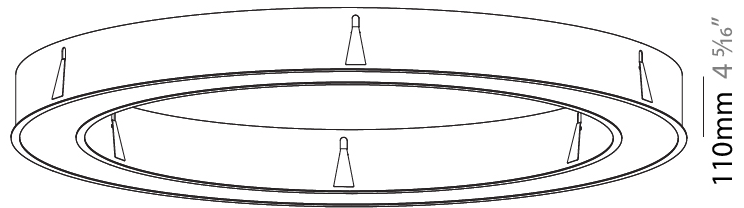

GENERAL

Series: Glorious
 Subseries: Glorious
 Brand: Prolicht
 Division: Architectural
 Mounting Type: Recessed
 Mounting Location: Ceiling
 Subcategory: Ambient

PHYSICAL

Shape: Round
 Diameter (mm): 1570
 Diameter (in): 61 ¹³/₁₆
 Height (mm): 110
 Height (in): 4 ⁵/₁₆
 Min. Recessing Depth (mm): 120
 Min. Recessing Depth (in): 4 ³/₄
 Light Distribution: Direct
 Weight (kg): 16.624
 Weight (lbs): 36.65
 Diffuser: PMMA - Opal or Micro-Prism
 Fixture Finish: SSR / BKV / CWI / CRY / HAB / UFT / ITA / RUA / FTG / MYG / LOD / PUS / FRO / FUP / KIA / POP / BLS / SPG / MEY / GOH / GUM / CHC / COM / ABZ / JAG / OBR / MOS / ROR
 Fixture Material: Aluminum
 Cut-out Measurements: 1560mm / 61 7/16" x 1240mm / 48 13/16"

PROJECT
TYPE
SPECIFIER
QUANTITY
DATE

Ø 1228mm 48 3/8"

Ø 1570mm 61 13/16"

1560mm x 1240mm
61 7/16" x 48 13/16"

120mm
4 3/4"

10 - 15mm
3/8" - 9/16"

A37502-

PROJECT	_____
TYPE	_____
SPECIFIER	_____
QUANTITY	_____
DATE	_____