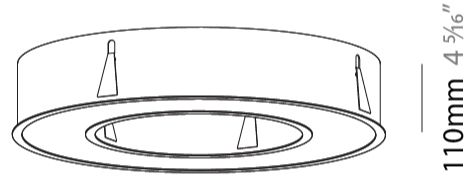

GENERAL

Series: Glorious
Subseries: Glorious
Brand: Prolicht
Division: Architectural
Mounting Type: Recessed
Mounting Location: Ceiling
Subcategory: Ambient

PHYSICAL

Shape: Round
Diameter (mm): 770
Diameter (in): 30 ⁵/₁₆
Height (mm): 110
Height (in): 4 ⁵/₁₆
Min. Recessing Depth (mm): 120
Min. Recessing Depth (in): 4 ³/₄
Light Distribution: Direct
Weight (kg): 9.285
Weight (lbs): 20.47
Diffuser: PMMA - Opal or Micro-Prism
Fixture Finish: SSR / BKV / CWI / CRY / HAB / UFT / ITA / RUA / FTG / MYG / LOD / PUS / FRO / FUP / KIA / POP / BLS / SPG / MEY / GOH / GUM / CHC / COM / ABZ / JAG / OBR / MOS / ROR
Fixture Material: Aluminum
Cut-out Measurements: 760mm / 29 15/16" x 440mm / 17 5/16"

ELECTRICAL

Lamp Type: LED (Zhaga Standard)
Input Wattage (W): 30
Total Output Wattage (W): 24 / 19.2 (3500K)
Dimming: Non-Dimming / Phase Dimming (120Vac only) / 0-10V Dimming
Driver Included: Yes
Driver Location: Integrated
Driver Type: Constant Current - 120 / 277Vac
Driver Class: Class 2
Input Voltage (V): 120 - 277
Constant Current (MA): 350 / 600 (3500K)

LED

Color Temperature (°K): 3000 / 3500 / 4000
Max. Delivered Lumen (lm): 2770 / 2862 / 2920
CRI: >80 CRI
Efficiency (%): 65
Lamp Life (hrs): 50000

OPTICAL

RATINGS AND CERTIFICATIONS

Certified By: Certified for North American Standards
IP rating: IP20

Ø 428mm 16 ⁷/₈ "

Ø 770mm 30 ⁵/₁₆ "

760mm x 440mm
29 ¹⁵/₁₆" x 17 ⁵/₁₆"

120mm
4 ³/₄"

10 - 15mm
³/₈" - ⁹/₁₆"